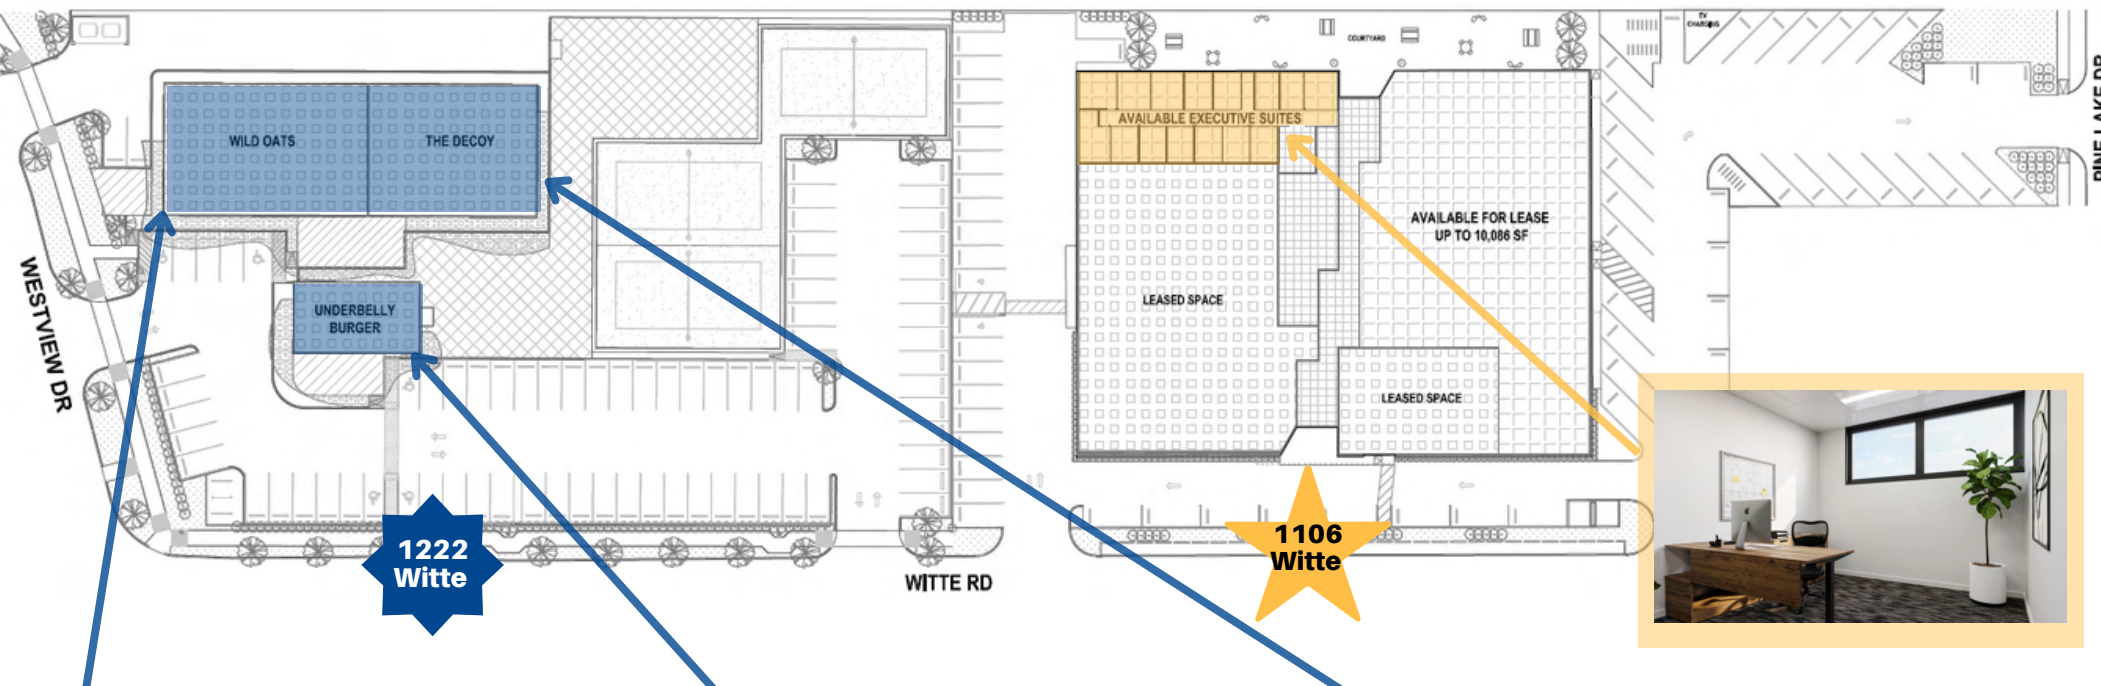

MEET OUR NEXT DOOR NEIGHBORS

Wild Oats