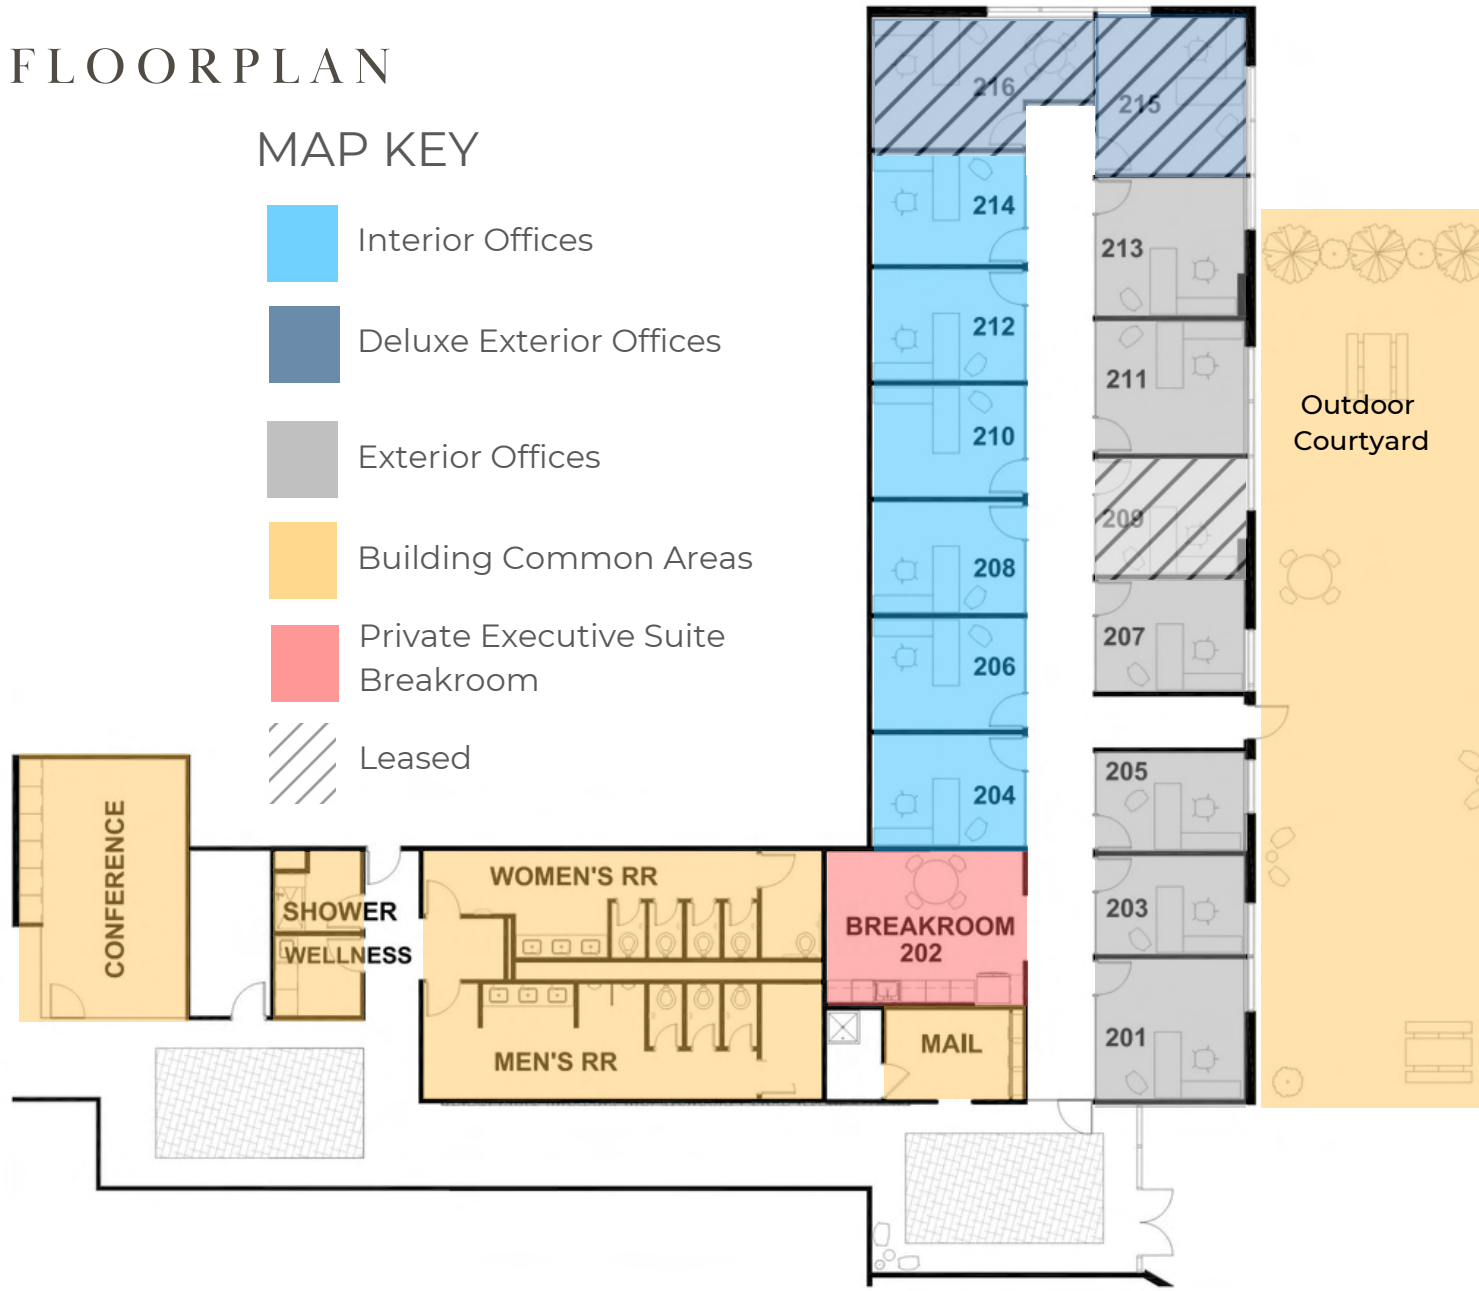

MAP KEY

- Interior Offices
- Deluxe Exterior Offices
- Exterior Offices
- Building Common Areas
- Private Executive Suite Breakroom
- Leased